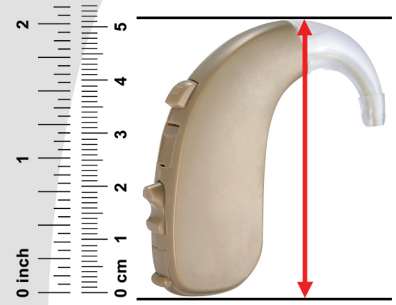

Instrument Sizing Chart

Ear Gear Micro for hearing instruments up to 1 inch

Ear Gear Mini Curved and Mini Square for hearing instruments from 1 - 1.25 inches

Ear Gear Original for hearing instruments from 1.25 - 2 inches

Ear Gear FM for hearing instruments from 2 - 3 inches and those that have an FM attachment

Ear Gear Cochlear fits most models of Cochlear, Advanced Bionics and Medel processors

Ear Gear ITE can be used with any instrument that has been fitted with a clothing loop

Ear Gear Baha fits most models of bone conduction processors